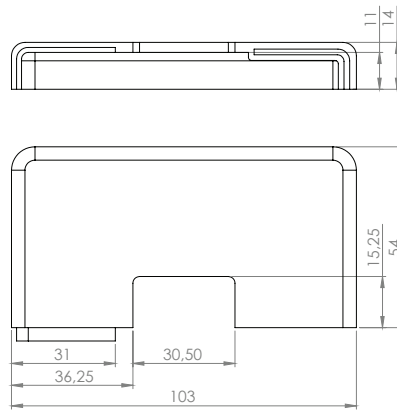

411 - Rozeta/Rosette/Rosette T

1130

RT

50

SI

Uporaba:

Zaščitna plastika za talne konzole se uporablja za prekrivanje spodnjega dela talnih konzol, v primeru, da so le te montirane nad tlak.

UK

Packed /set:

Plastic cover for floor brackets is used to cover the lower part of floor brackets in case they are mounted above the pavement.

Usage:

RAL 9016. It is possible to supply in any other RAL color scale.