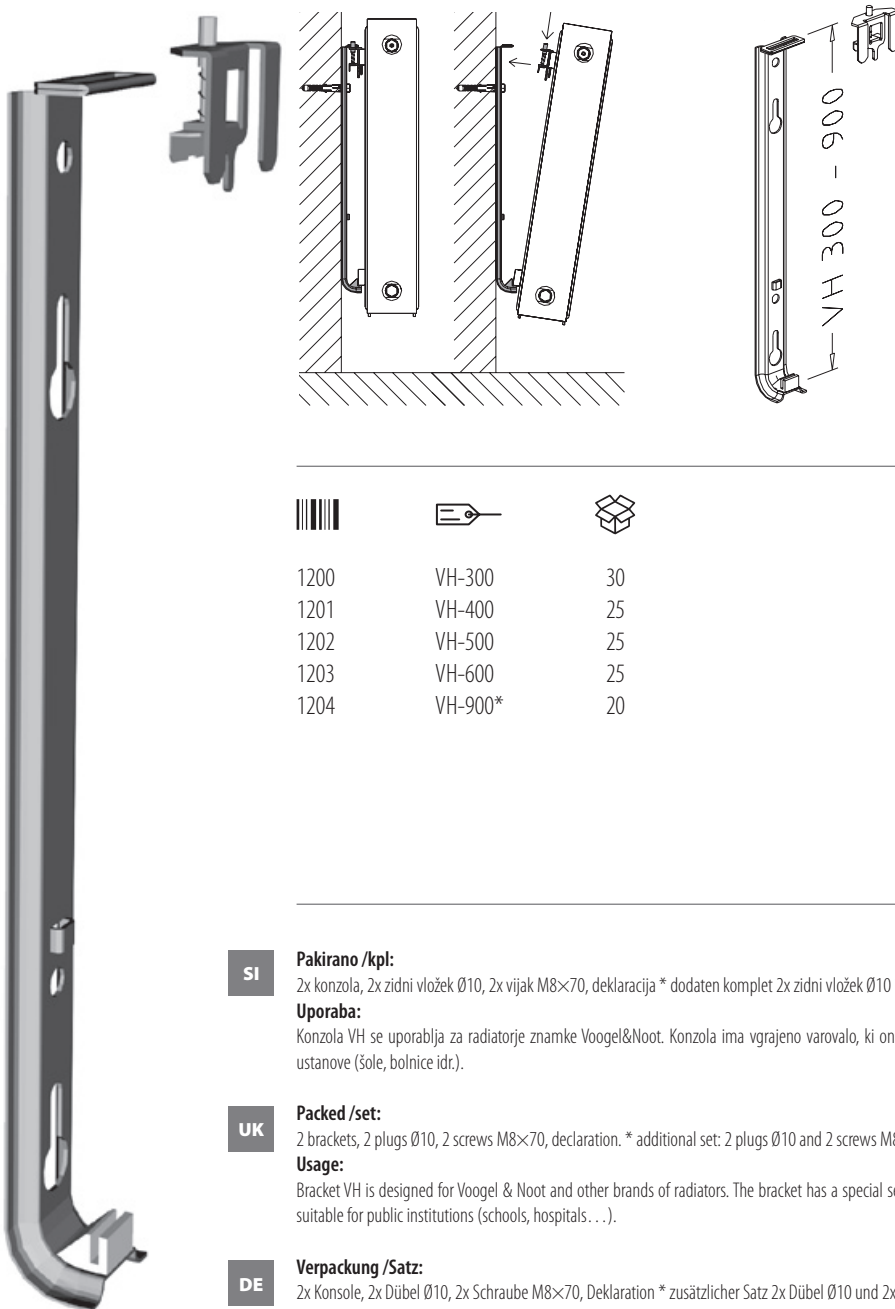

014 - Konzola/Bracket/Konsole VH

Barcode	Key	Box
1200	VH-300	30
1201	VH-400	25
1202	VH-500	25
1203	VH-600	25
1204	VH-900*	20

SI

Pakirano /kpl:

2x konzola, 2x sidni vložek Ø10, 2x vijak M8×70, deklaracija * dodaten komplet 2x sidni vložek Ø10 in 2x vijak M8×70

2 brackets, 2 plugs Ø10, 2 screws M8×70, declaration. * additional set: 2 plugs Ø10 and 2 screws M8×70.

Usage:

Bracket VH is designed for Voogel & Noot and other brands of radiators. The bracket has a special security system which prevents easy unfastening of radiator, so it is suitable for public institutions (schools, hospitals. . .).